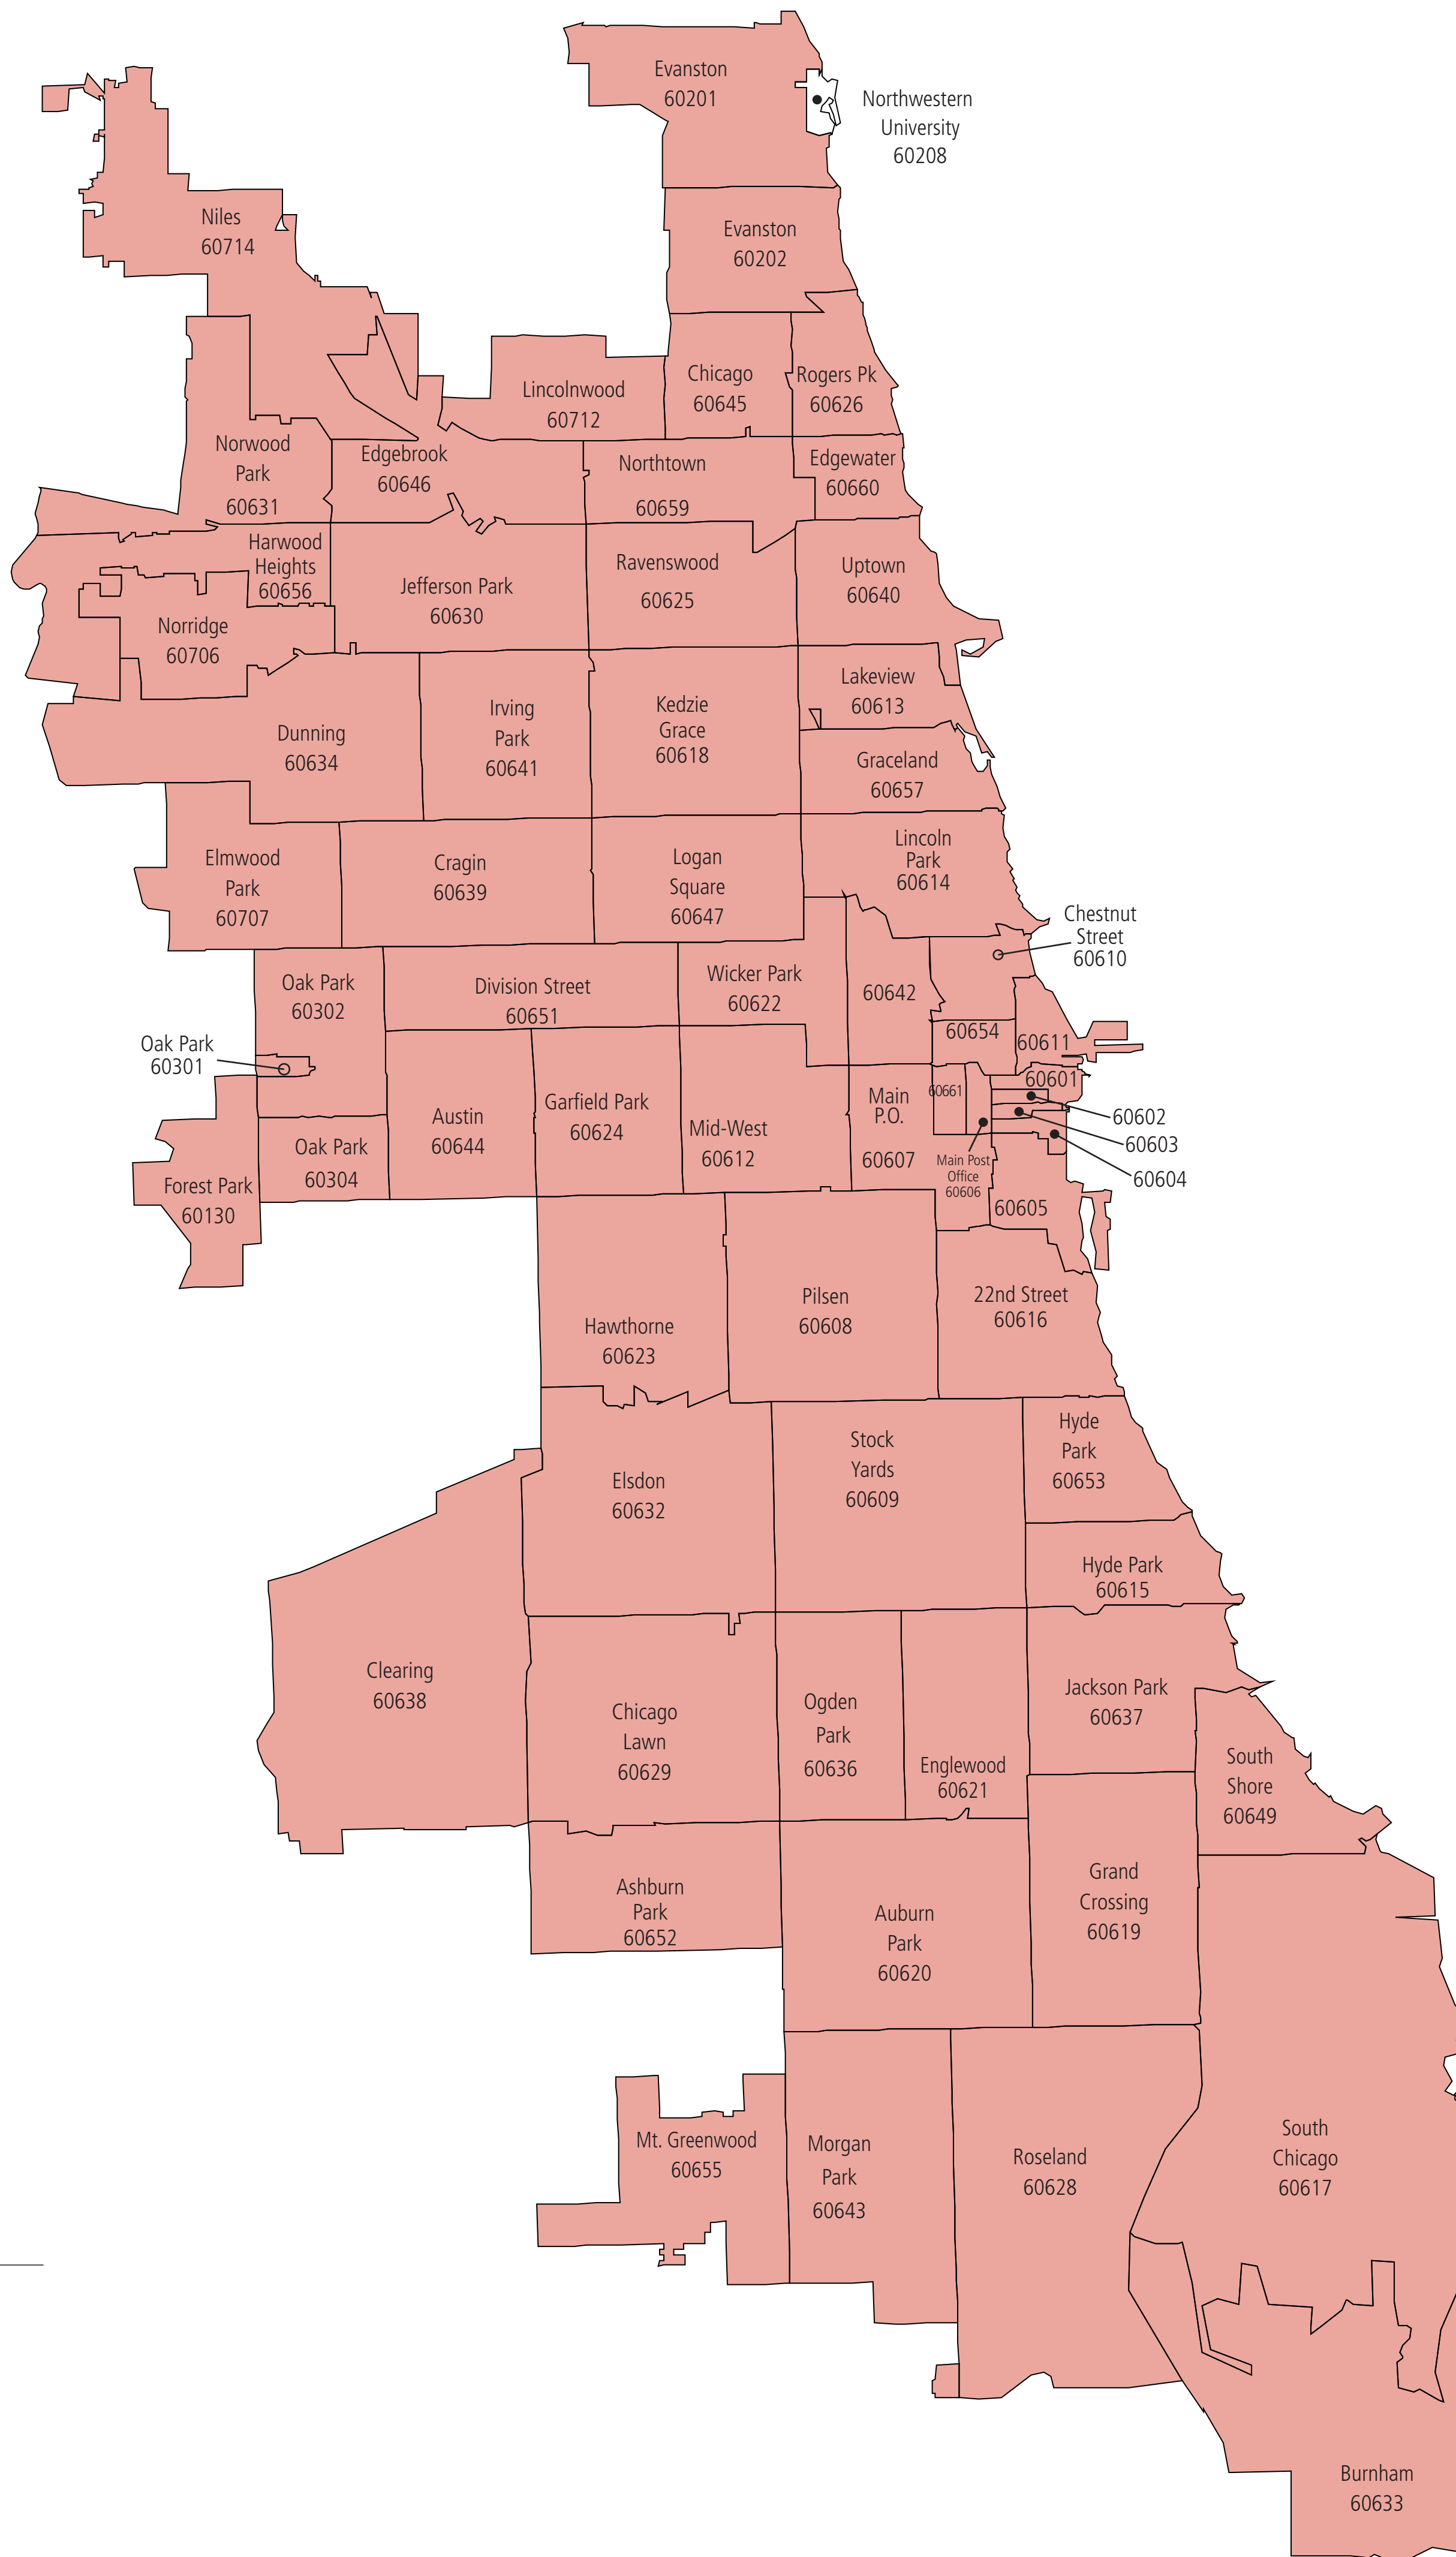

# RedEye Weekend Footprint

 Weekend Distribution

Chicago Tribune Media Group

© 2008 Chicago Tribune  
 © 2008 TeleAtlas  
 © 2008 MapInfo Corporation  
 © 2008 United States Postal Service  
 JMK 1108