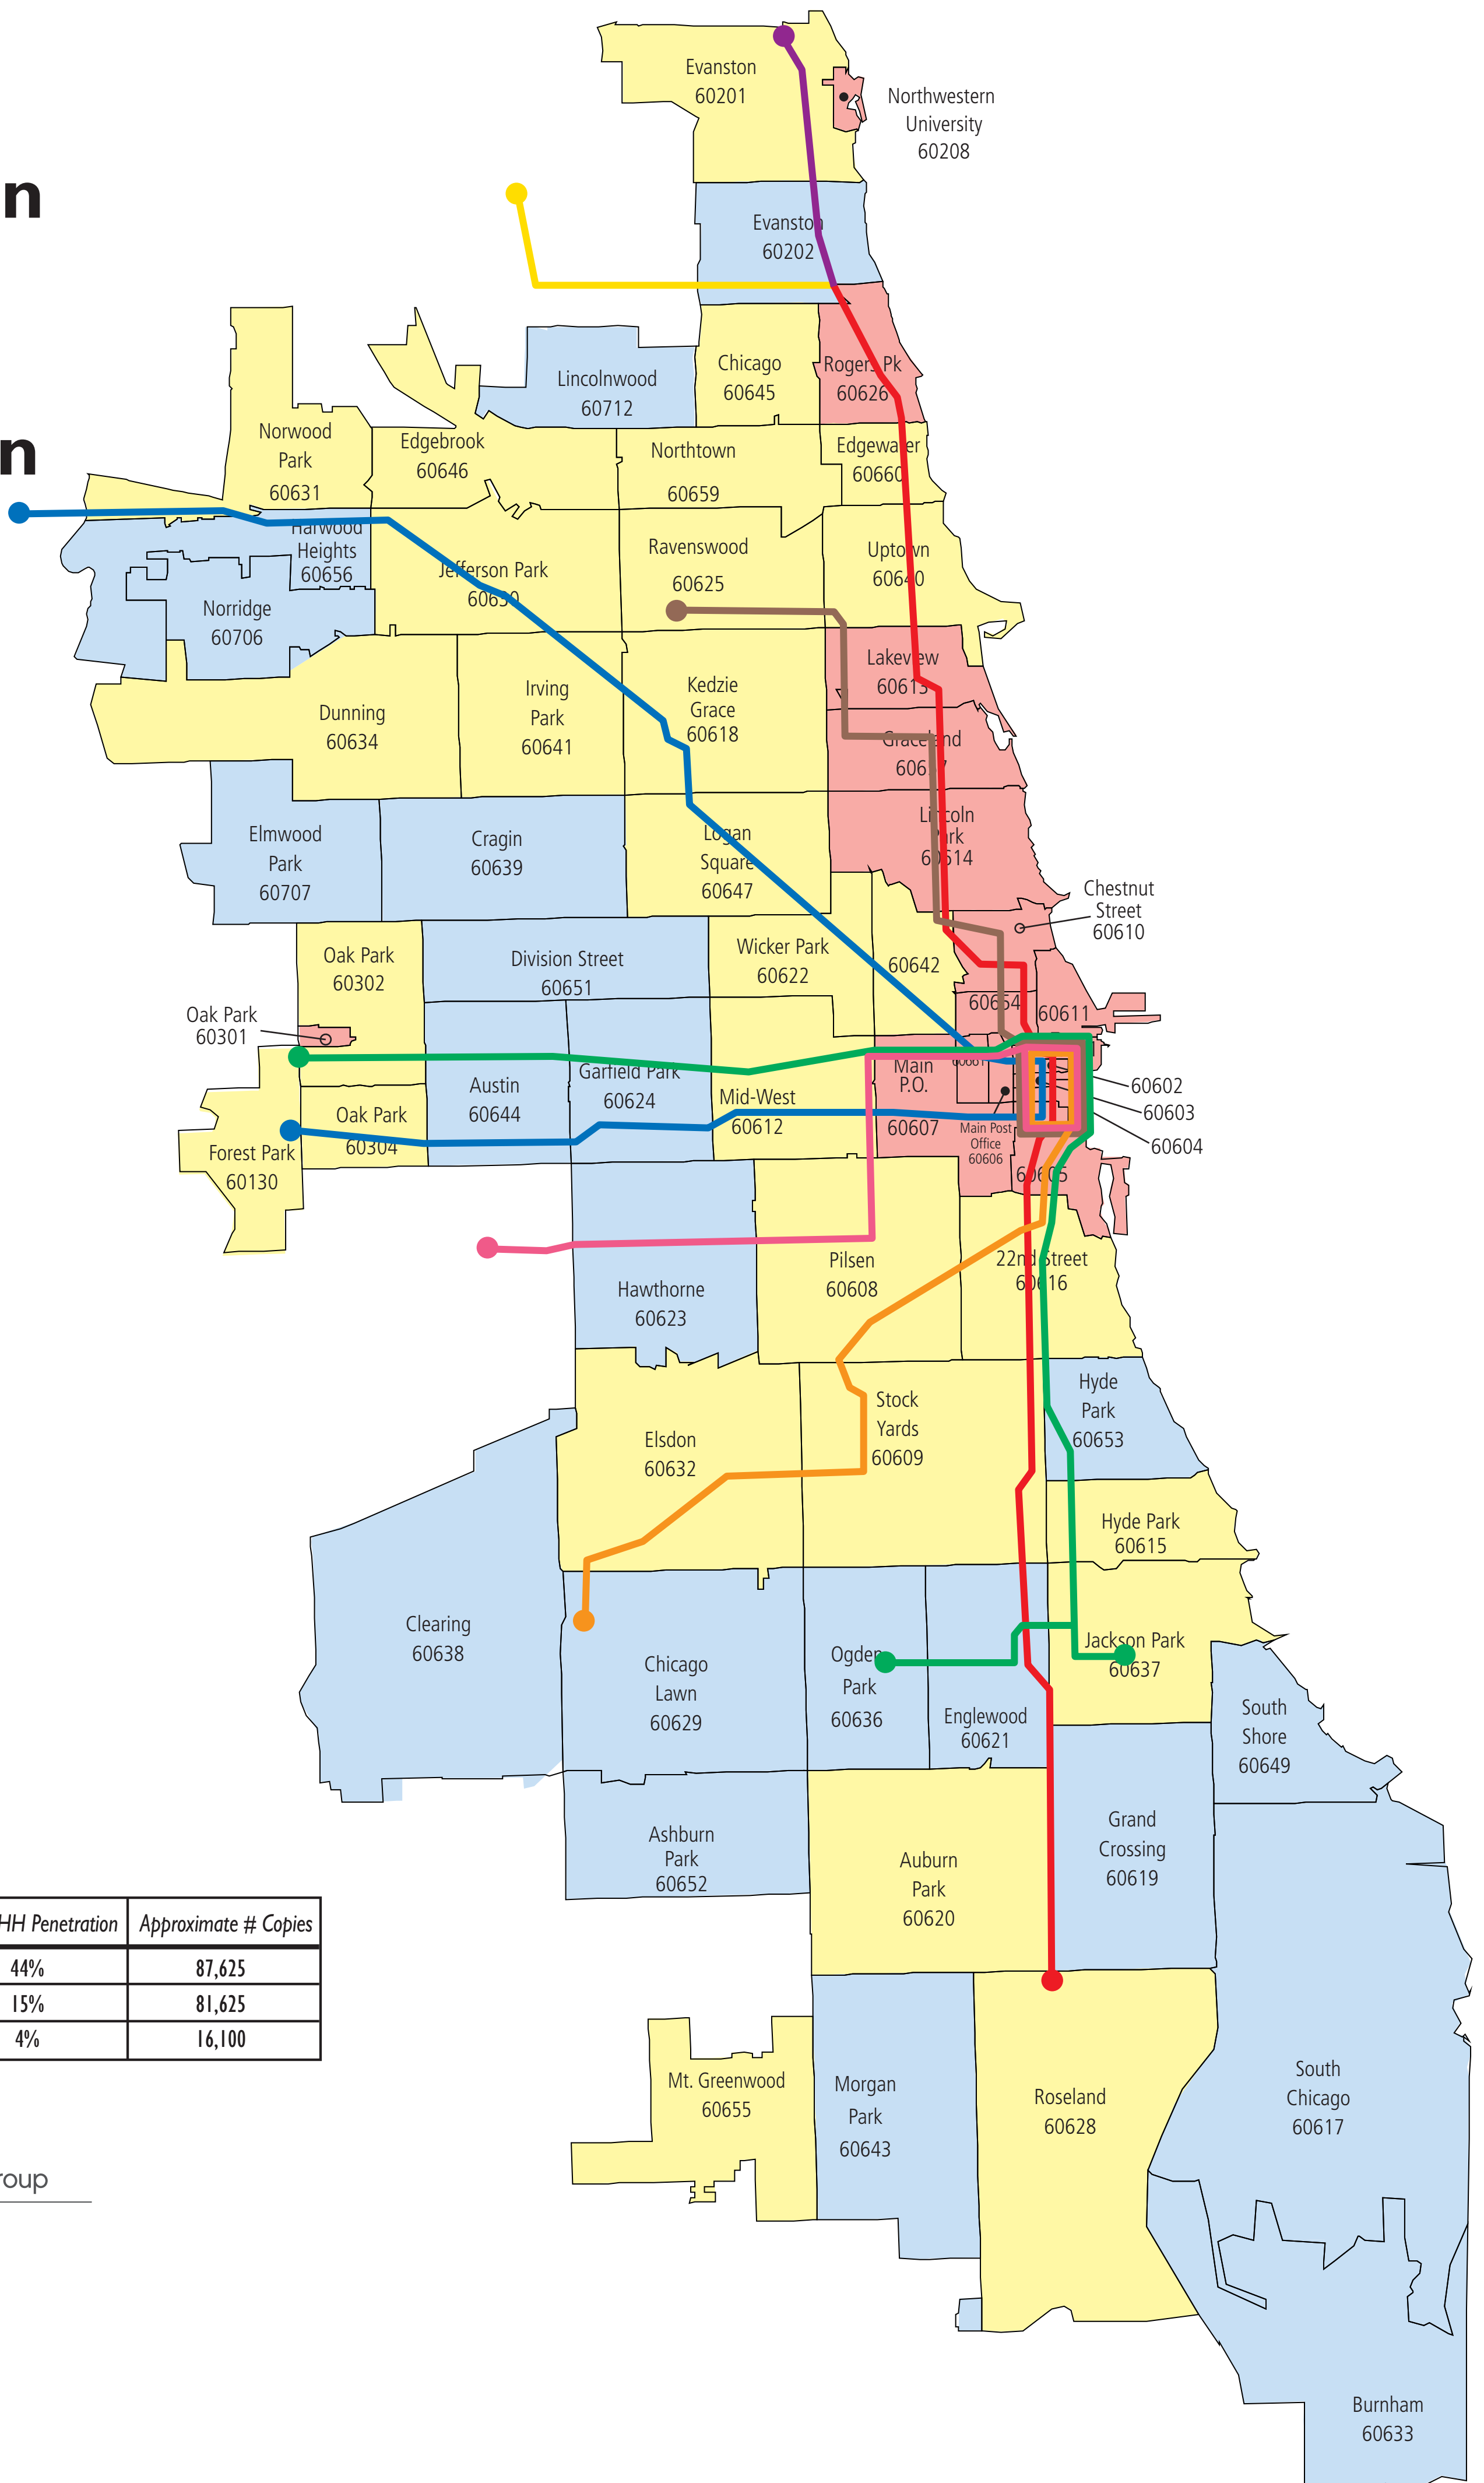

RedEye Daily Distribution Based on Household Penetration

Legend	HH Penetration Range	Average HH Penetration	Approximate # Copies
	25% & More	44%	87,625
	10 - 25%	15%	81,625
	< 10%	4%	16,100

Chicago Tribune Media Group

© 2008 Chicago Tribune
 © 2008 TeleAtlas
 © 2008 MapInfo Corporation
 © 2008 United States Postal Service
 JMK 1108